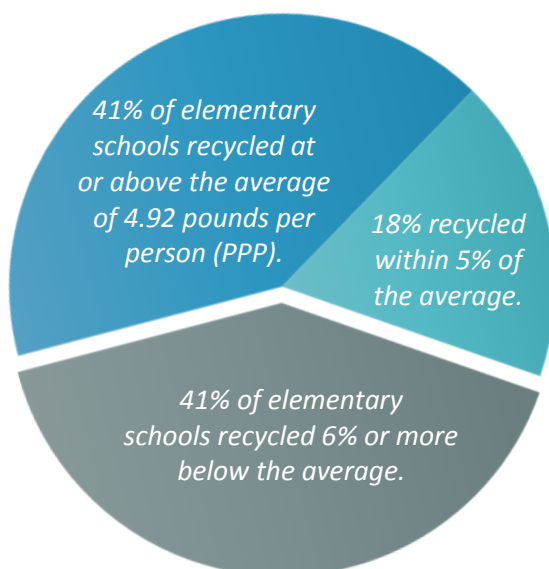

We applaud our students and staff for their commitment to conservation and sustainability, and congratulate the following 32 elementary schools for earning the SERT Annual Recycling Award for recycling remarkably well:

Arcola Elementary School
Belmont Elementary School
Brooke Grove Elementary School
Cannon Road Elementary School
Clopper Mill Elementary School
Cresthaven Elementary School
Flower Valley Elementary School

Galway Elementary School
Germantown Elementary School
Glen Haven Elementary School
Highland Elementary School
Highland View Elementary School
Jones Lane Elementary School
Kemp Mill Elementary School
Kensington Parkwood Elementary School
Little Bennett Elementary School
Lois P. Rockwell Elementary School
Meadow Hall Elementary School
Monocacy Elementary School
New Hampshire Estates Elementary School
North Chevy Chase Elementary School
Oak View Elementary School
Pine Crest Elementary School
Roscoe Nix Elementary School
Sargent Shriver Elementary School
Sequoyah Elementary School
Stedwick Elementary School
Travilah Elementary School
Washington Grove Elementary School